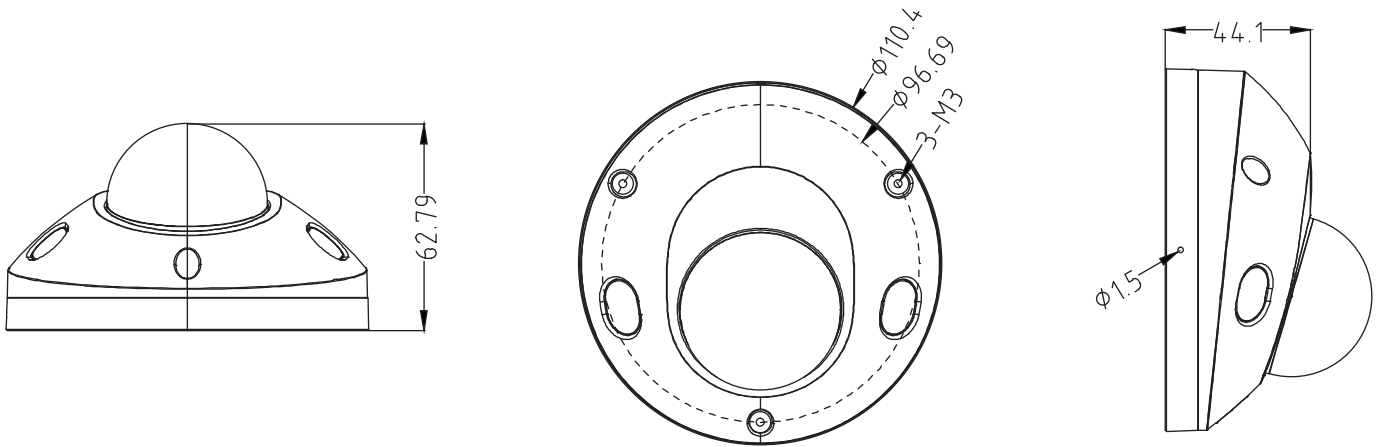

Dimensions (mm)

(Wall-mounted bracket)