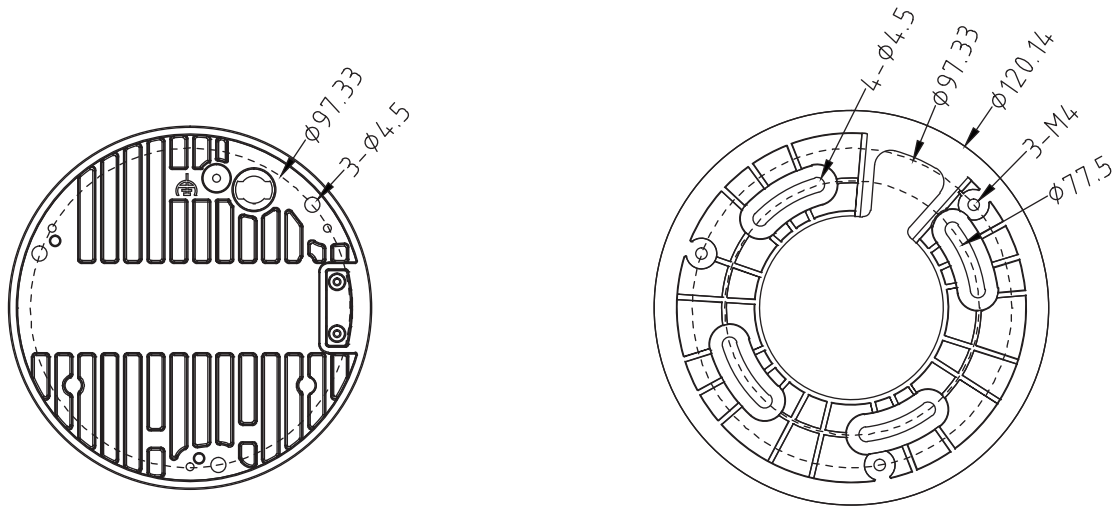

Dimensions (mm)

(Wall-mounted bracket)